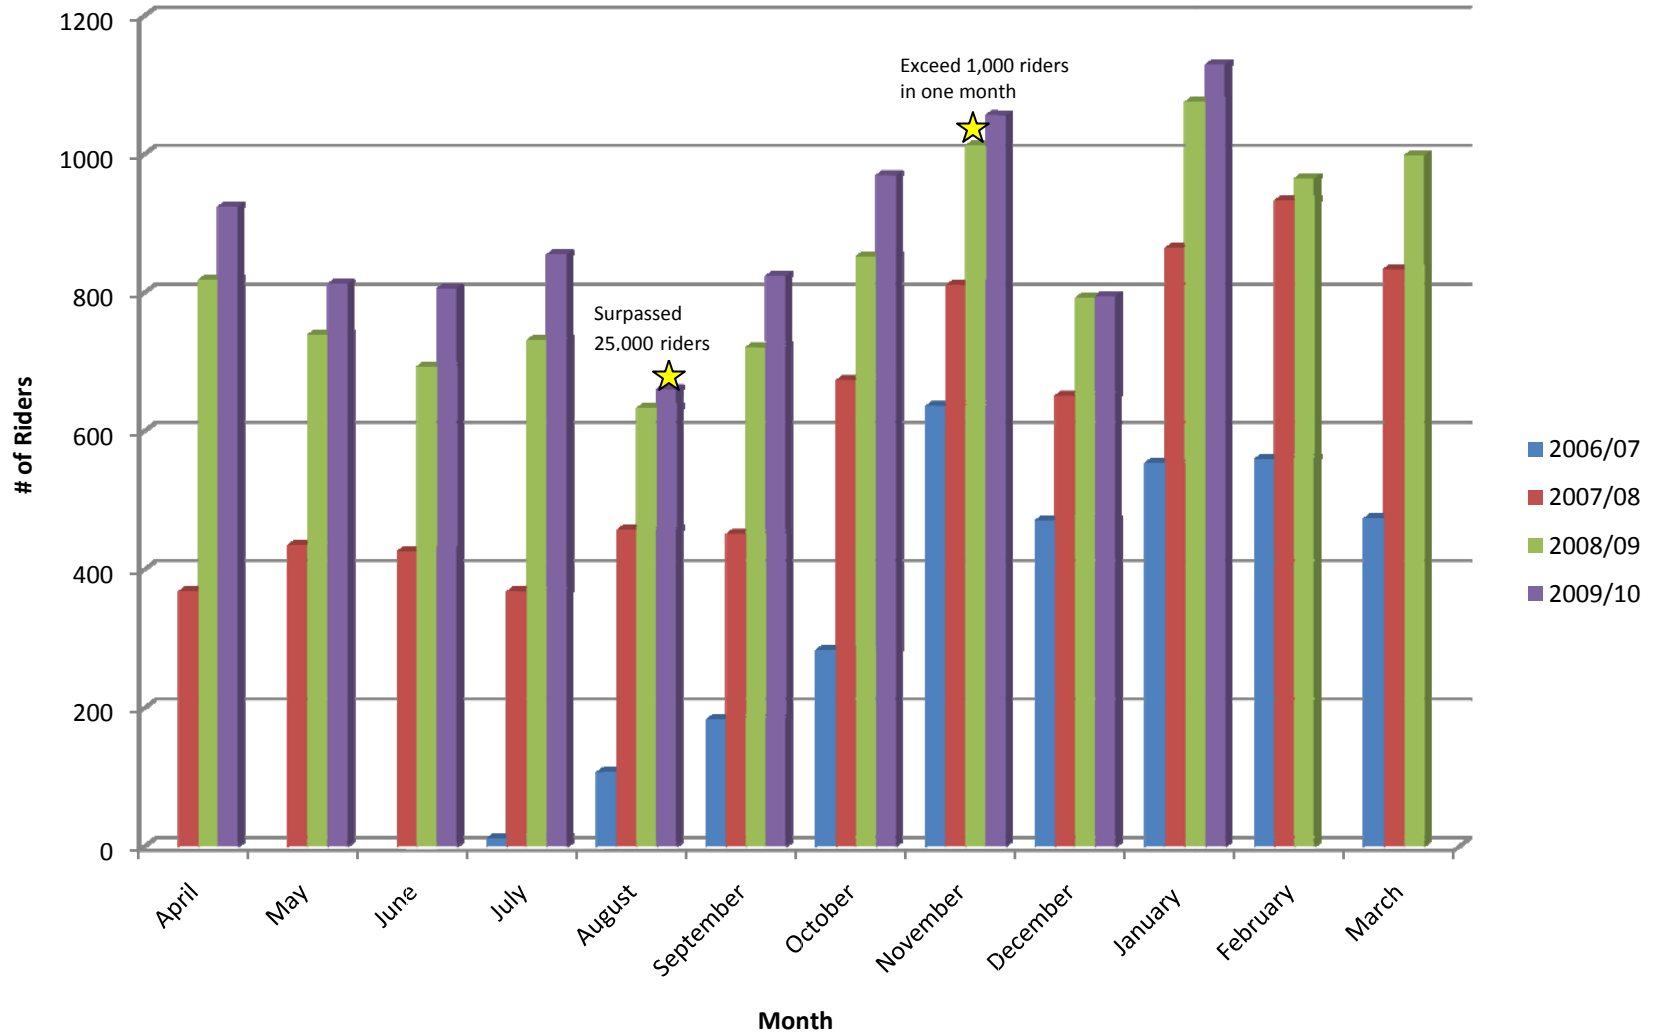

NH Connections Ridership Volume by Month & Fiscal Year

Average Ridership by Month Long Distance Routes

Average Ridership by Month Short Distance Routes