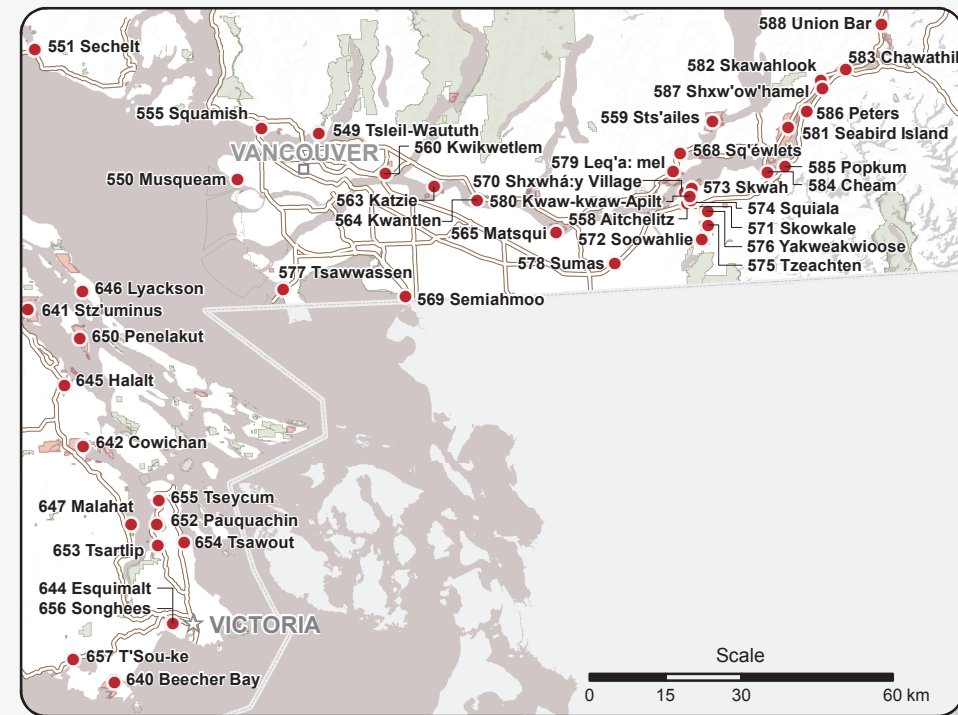

First Nations in British Columbia

- Location of First Nation's Main Community
- Indian Reserve
- City or Town
- Park and Protected Area

Inset 1

Inset 2

Inset 1

Inset 2