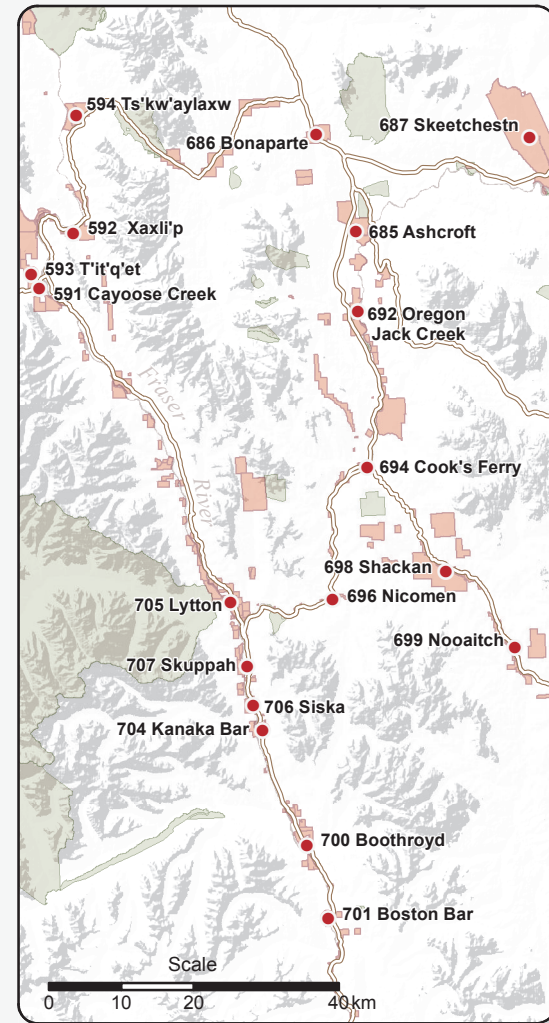

First Nations in British Columbia

- Location of First Nation's Main Community
- Indian Reserve
- City or Town
- Park and Protected Area

Inset 1

Inset 2

Inset 1

Inset 2